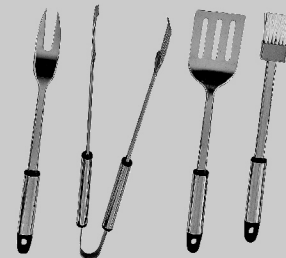

Great May Specials!!!

Good from 5/1/08
Thru 5/31/08

Plastic Laundry Tub with Legs

For workshop, laundry, mudroom or anywhere you need a handy utility sink. (101684-056) Reg. \$29.99

\$19⁹⁹

HomeBasix

Towel Stand with Shelf

3-Towel bars and 1 stand. Mirror-polished chrome finish. (4500369) Reg. \$19.99

\$11⁹⁹

Rubbermaid

5 Shelf Utility Shelving

Units snap together without tools. (21603972) Reg. \$89.99

\$75

MintCraft

26-In. Charcoal Kettle Grill

Porcelain construction. Vent holes & ash catcher. Heavy duty lower storage grate. (1376847) Reg. \$129.99

\$99⁹⁹

MintCraft

\$9⁹⁹

4-Pc. Barbecue Tool Set

Stainless steel handles with hangers. Includes: Turner, Tong, Fork & Sauce Brush. (4460762) Reg. \$18.99